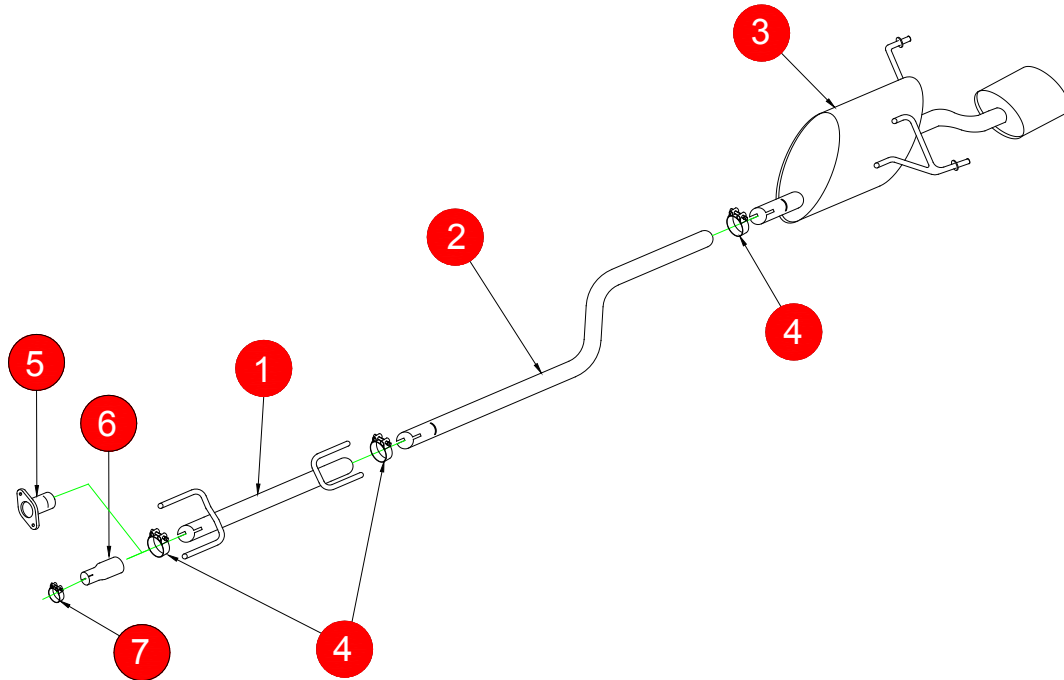

CAR	Astra MK5 Hatch/Sporthatch	PART NO.	SVXS042
YEAR	05-09	FIT KITS	064 FK
NOTES	Depending on which model you have, will depend on which adaptor and clamp you need to use,. The table below shows you what clamp to use with the adaptor	FEATURES	Pipe diameter:- 63.5mm/2.5"

NO.	PART NO.	DESCRIPTION	QTY
1	703GM	Front Silencer	1
2	708GM	Link Pipe	1
3	709GM47	Rear Silencer	1
Fit Kit			
4	Z016.10064	65mm H/D Clamp	3
5	705GM	Adaptor (If O.E has a flange then use 705GM, i not use correct AD)	1
6a	AD05	Adaptor 63.5mm - 55.5mm (Use with item 7a)	1
6b	AD06	Adaptor 63.5mm - 50.5mm (Use with item 7b)	1
6c	AD08	Adaptor 63.5mm - 45.5mm (Use with item 7c)	1
7a	Z016.10004	55-59mm Clamp	1
7b	Z016.10002	51-55mm Camp	1
7c	Z016.10003	47-51mm Clamp	1